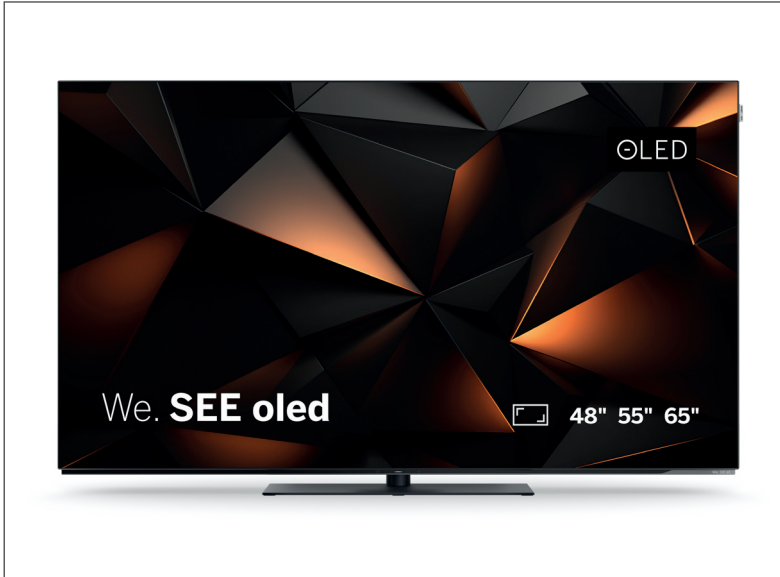

We. SEE oled

Smart streaming TV

This is television, for all those who are excited, cheer, learn, fight, stream, play and admire. For the perfect balance between high-tech and slow-down. For a new perspective on what really drives you. For you. With the latest technology, the Ultra HD OLED Streaming TV not only impresses with an immense colour spectrum and brilliant high-contrast images, but also with the incredible depth effect - for perfect colours and shapes from every angle. With a total music power of 60 watts, the Ultra HD OLED Streaming TV provides an invisible sound experience. The new We. SEE oled is made for your individual feel-good programme and is always perfectly in tune with what you need: inspiration, innovation or concentration.

We. SEE oled

Smart streaming TV

we. by **LOEWE.**

TV

Screen diagonal (cm/inch): 164/65, 139/55, 121/48
Screen resolution (pixels): Ultra HD (3840 x 2160)

Table solution

We. SEE 65 oled: W* x H x PD / TD = 145 x 87 x 7 / 30
We. SEE 55 oled: W* x H x PD / TD = 123 x 75 x 7 / 30
We. SEE 48 oled: W* x H x PD / TD = 107 x 66 x 7 / 30
table stand manually rotatable (+ / - 20°)

Ultra High Definition OLED with HDR

Brilliant TV experience with Ultra HD resolution accompanied by a full range of HDR formats including Dolby Vision with the latest generation of slim OLED panels.

Invisible sound with Dolby Atmos

lite-magazin.de, 10.11.2024, about Loewe We. SEE oled
Test result: Top class, Highlight

"If you're looking for a TV that will put a smile on your face every day, the Loewe We. SEE 65 OLED is exactly your thing."